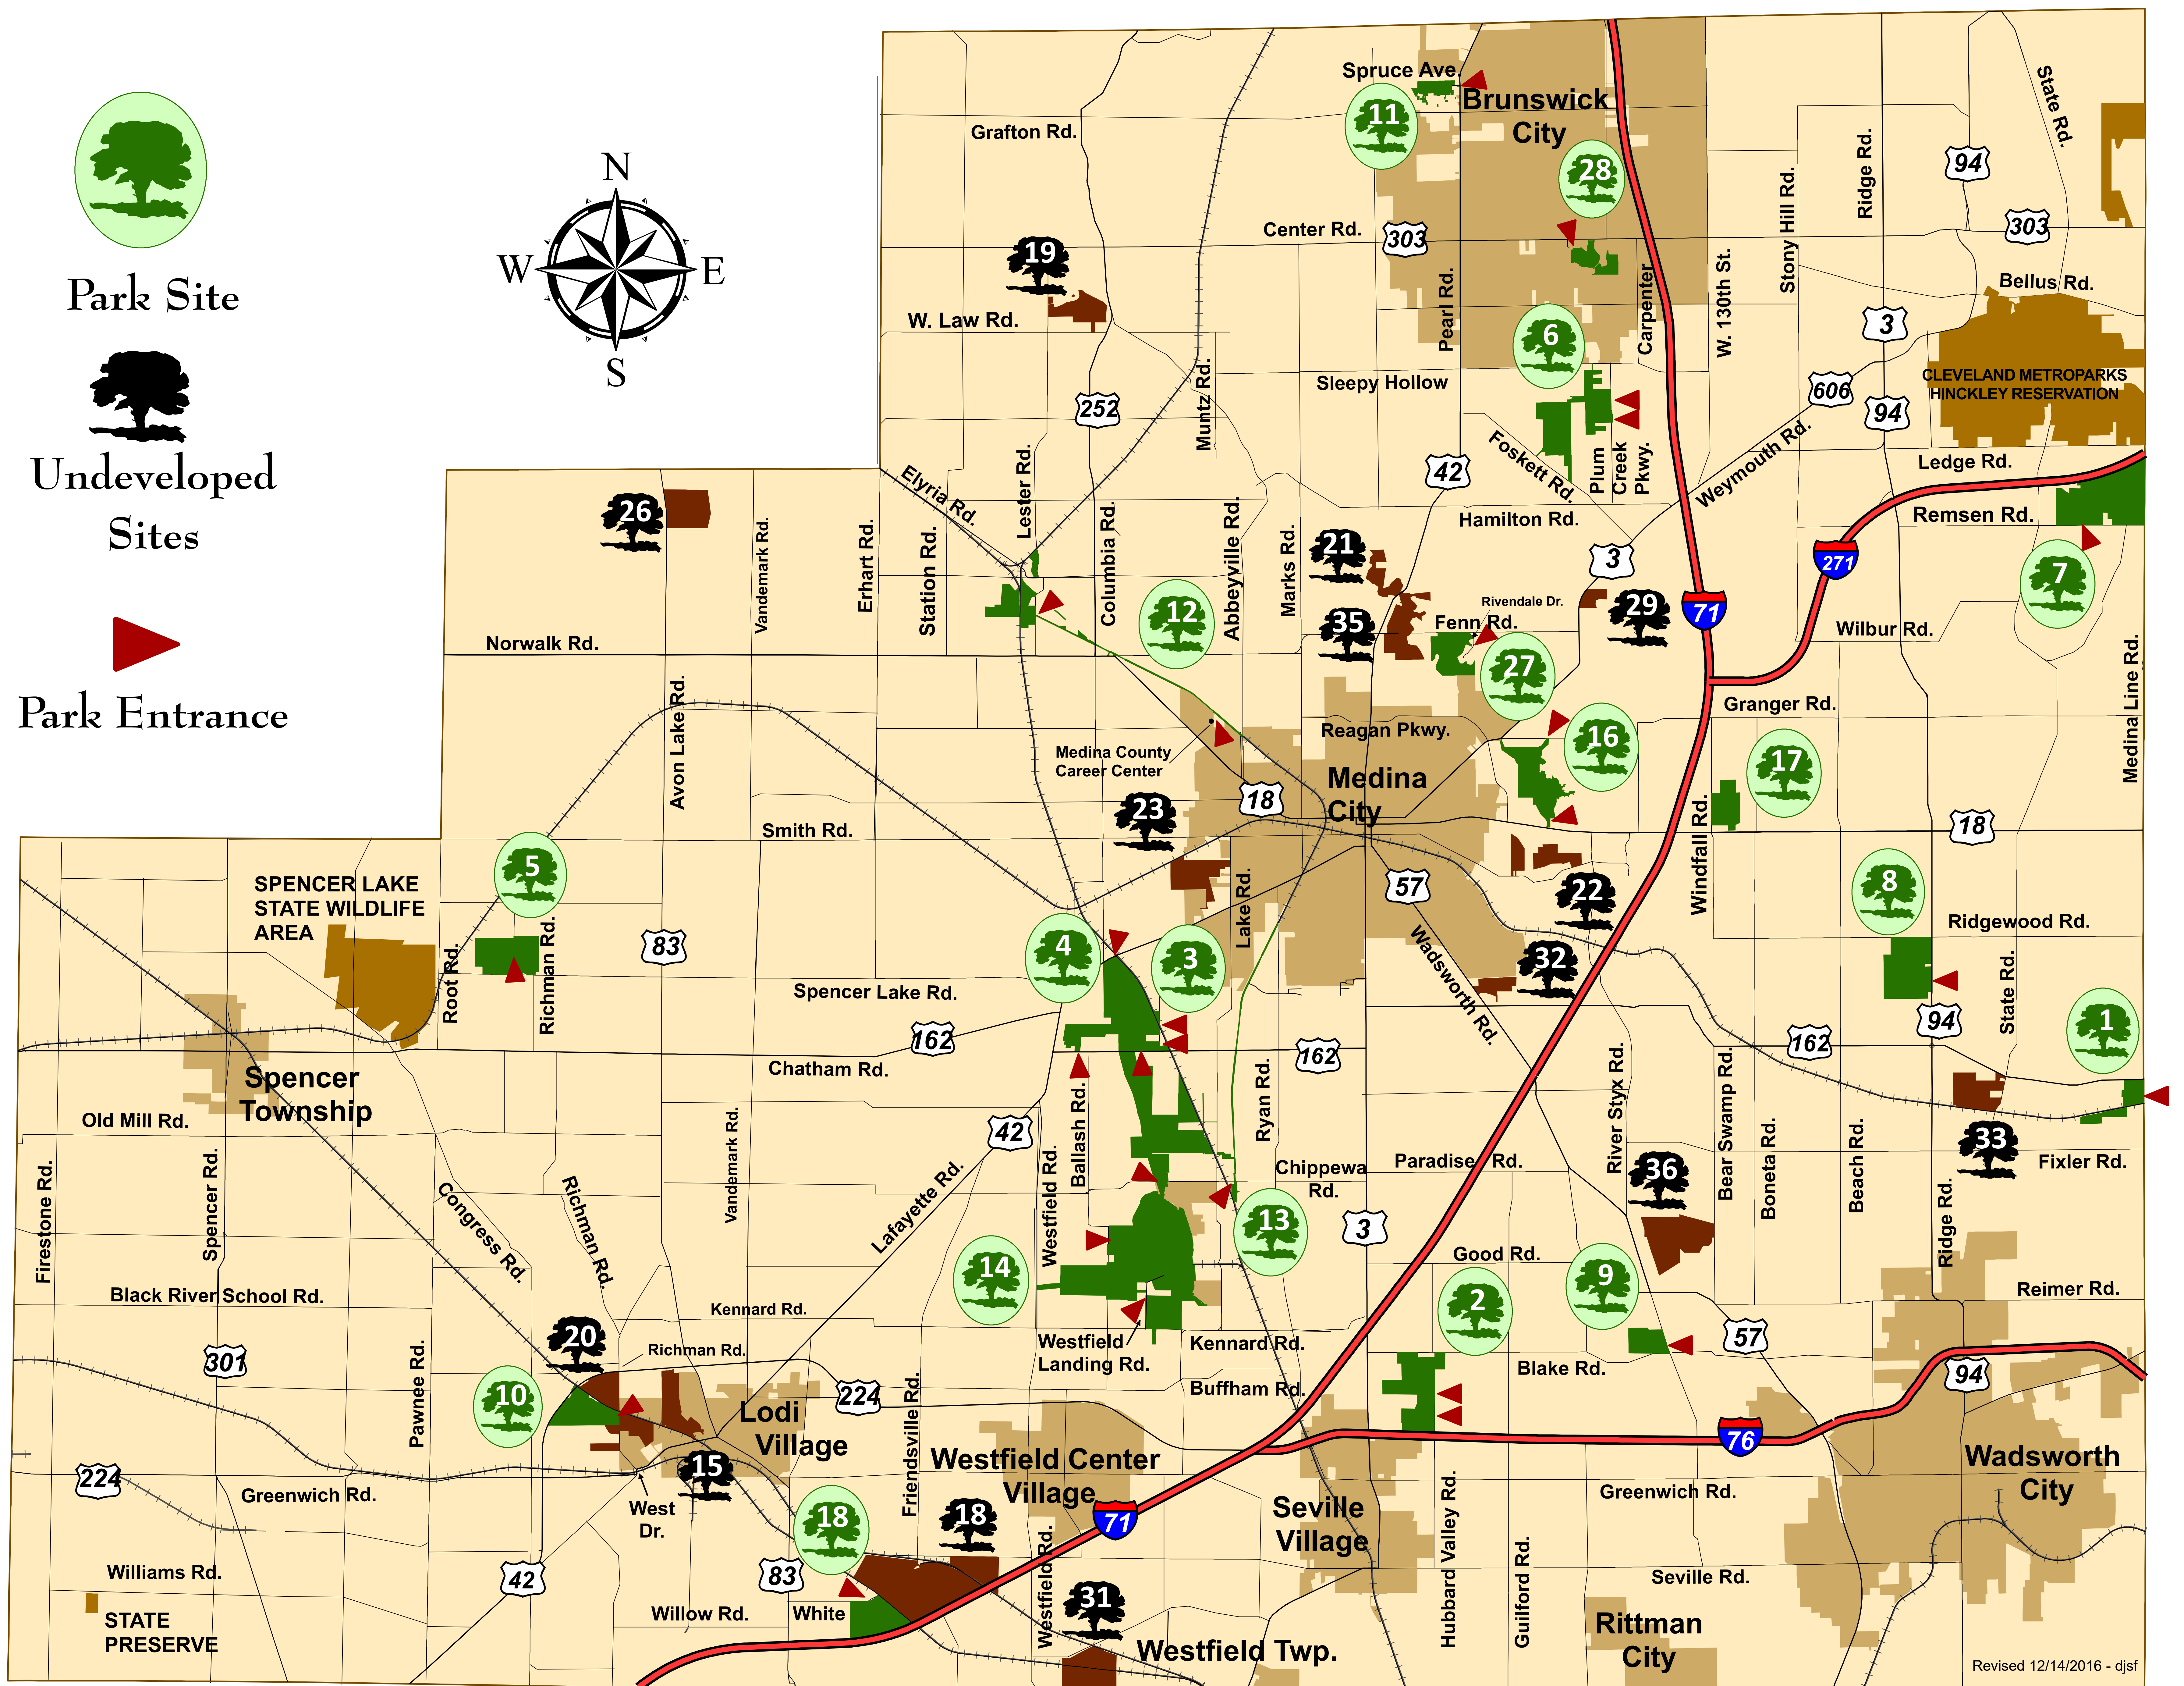

Medina County Park District

- | | | |
|--|---------------------------------------|---------------------------------|
| 1. Green Leaf Park | 9. River Styx Park | 20. Black River Park |
| 2. Hubbard Valley Park/
Buffalo Creek Retreat | 10. Hidden Hollow Camp | 21. Palker Wildlife Preserve |
| 3. Headquarters | 11. Princess Ledges Nature Preserve | 22. Chandler Wildlife Sanctuary |
| 4. Buckeye Woods Park/
Schleman Nature Preserve/
Chippewa Inlet Trail | 12. Lester Rail Trail | 23. Lake Rd. Property |
| 5. Letha House Park | 13. Chippewa Rail Trail | 26. Avon Lake Rd. Property |
| 6. Plum Creek Park | 14. Chippewa Lake/
Krabill Shelter | 27. Medina Marsh |
| 7. Allardale/The Lodge at Allardale | 15. East Fork Nature Preserve | 28. Susan Hambley Nature Center |
| 8. Alderfer-Oenslager Wildlife Sanctuary/
Wolf Creek Environmental Center | 16. Lake Medina | 29. Rita Holt Nature Preserve |
| | 17. Carolyn Ludwig Mugrage Park | 31. Mud Lake Rd. Property |
| | 18. Killbuck Lakes | 32. Wadsworth Rd. Preserve |
| | 19. Rocky River Park | 33. Sharon Preserve |
| | | 35. Rocky River Corridor |
| | | 36. Bear Swamp Rd. Property |